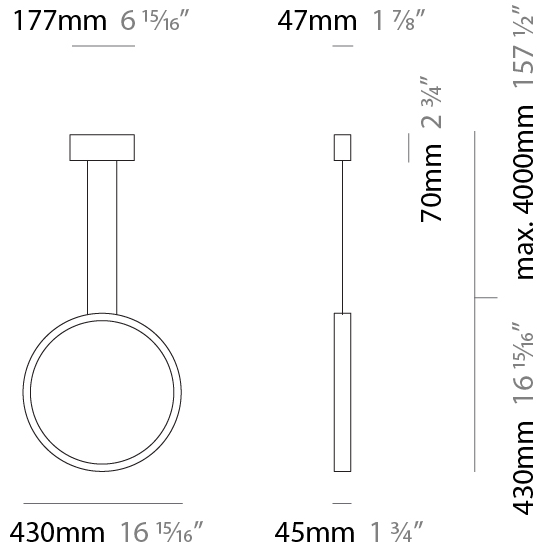

ASSOLO SUSPENSION

D31005-

base number   Finish
Options

1. To build a product code in our configurator select the specify button on the base model # product page
2. To build a manual product code on this datasheet choose from the options listed below in blue font and add the suffix to the base model #

GENERAL

Series: Assolo
Brand: Cini & Nils
Division: Design
Mounting Type: Suspension
Mounting Location: Ceiling
Subcategory: Ambient

PHYSICAL

Shape: Round
Diameter (mm): 430
Diameter (in): 16 ¹⁵/₁₆
Width (mm): 45
Width (in): 1 ³/₄
Height (mm): 430
Height (in): 16 ¹⁵/₁₆
Max. Overall Height (mm): 4430
Max. Overall Height (in): 174 ⁷/₁₆
Light Distribution: Indirect
Weight (kg): 3.5
Weight (lbs): 7.7
Fixture Finish: WHI / BLK / MGD
Fixture Material: Aluminum
Upon Request: Any custom colour

ELECTRICAL

Lamp Type: LED
Input Wattage (W): 27
Total Output Wattage (W): 25
Dimming: Tri-Mode (Non-Dimming and Phase Dimming (120Vac only) and 0-10V Dimming)
Driver Included: Yes
Driver Location: Integrated
Driver Type: Constant Current - Universal
Driver Class: Class 2
Input Voltage (V): 120 - 277
Constant Current (MA): 700

LED

Color Temperature (°K): 2800
Nominal Lumen (lm): 2900
CRI: >90 CRI
Lamp Life (hrs): 50000
Upon Request: 3000K / 3500K / 4000K

OPTICAL

RATINGS AND CERTIFICATIONS

Certified By: Certified for North American Standards
IP rating: IP20