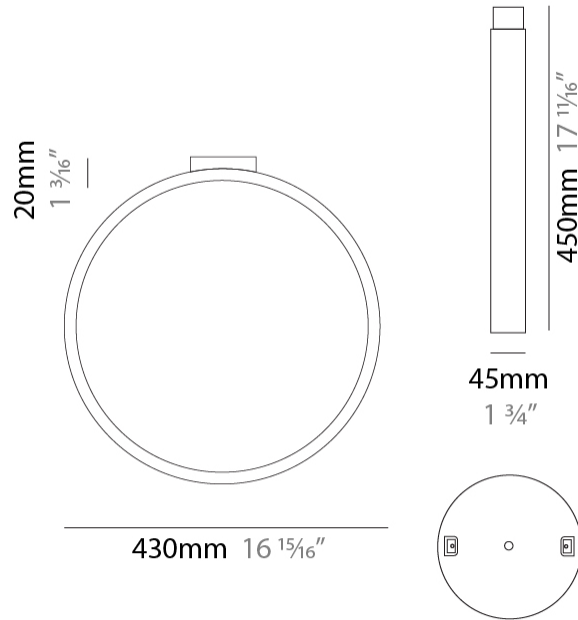

PROJECT	_____
TYPE	_____
SPECIFIER	_____
QUANTITY	_____
DATE	_____

ASSOLO SURFACE

D32005-

base number   Finish
Options

1. To build a product code in our configurator select the specify button on the base model # product page
2. To build a manual product code on this datasheet choose from the options listed below in blue font and add the suffix to the base model #

GENERAL

Series: Assolo
Brand: Cini & Nils
Division: Design
Mounting Type: Surface
Mounting Location: Ceiling
Subcategory: Ambient

PHYSICAL

Shape: Round
Diameter (mm): 430
Diameter (in): 16 ¹⁵/₁₆
Width (mm): 45
Width (in): 1 ³/₄
Height (mm): 450
Height (in): 17 ¹¹/₁₆
Extension (mm): 200
Extension (in): 7 ⁷/₈
Light Distribution: Indirect
Weight (kg): 3
Weight (lbs): 6.6
Fixture Finish: WHI / BLK / MGD
Fixture Material: Aluminum

ELECTRICAL

Lamp Type: LED
Input Wattage (W): 27
Total Output Wattage (W): 25
Dimming: Tri-Mode (Non-Dimming and Phase Dimming (120Vac only) and 0-10V Dimming)
Driver Included: Yes
Driver Location: Integrated
Driver Type: Constant Current - Universal
Driver Class: Class 2
Input Voltage (V): 120 - 277
Constant Current (MA): 700

LED

Color Temperature (°K): 2800
Nominal Lumen (lm): 2900
CRI: >90 CRI
Lamp Life (hrs): 50000

OPTICAL

RATINGS AND CERTIFICATIONS

Certified By: Certified for North American Standards
IP rating: IP20

J-Box cover plate included