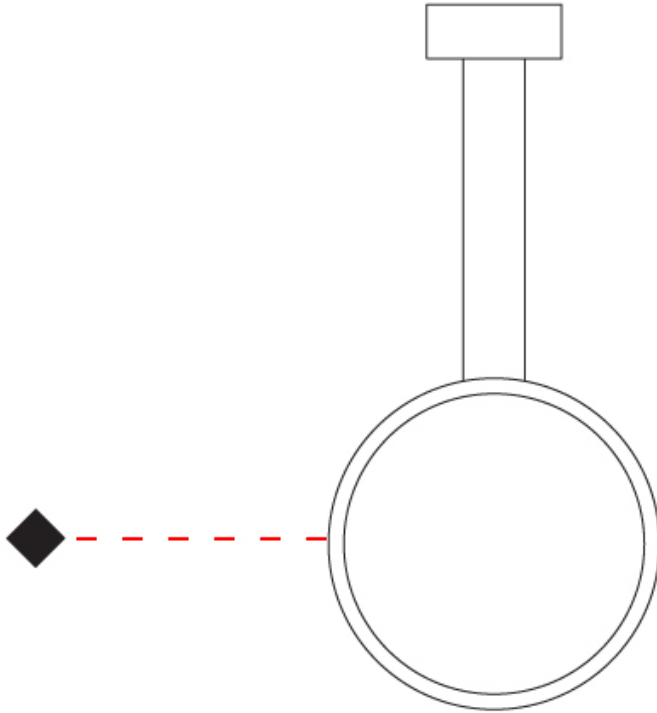

D31005-

PROJECT

TYPE

SPECIFIER

QUANTITY

DATE

D